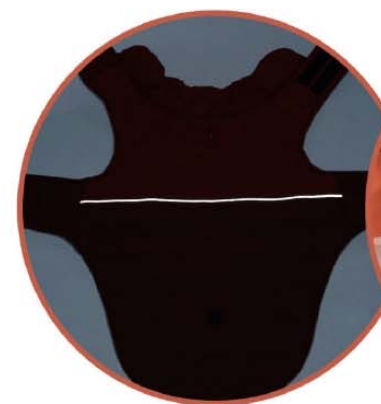

CONTRAST COLOR ONE-PIECE COTTON COAT

Reflective

Windproof

Poop Bag
Dispenser

Comfortable

KEY FEATURES

- 100% polyester
- Contrast color design
- One-piece design
- Back garbage pocket
- Reflective strip
- Thickened cotton filling

CONTRAST COLOR ONE-PIECE COTTON COAT

SIZE	L	N	C
XS	30	29-31	43-45
S	35	32-34	48-50
M	40	35-36	54-56
L	45	38-39	58-60
XL	50	40-42	62-65
2XL	55	44-46	76-78
3XL	60	48-50	84-86
4XL	65	50-54	94-96

ITEM NO.: 53B116316