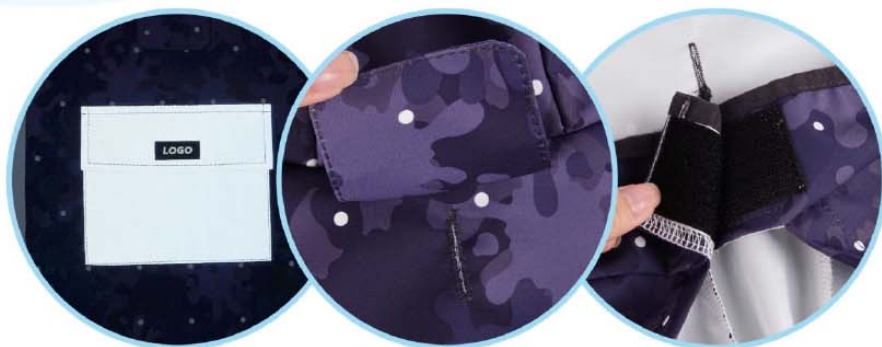

#### KEY FEATURES

- 100% polyester
- One-piece design
- Easy to put on and take off
- Reflective pocket
- Adjustable chest size
- Water resistant