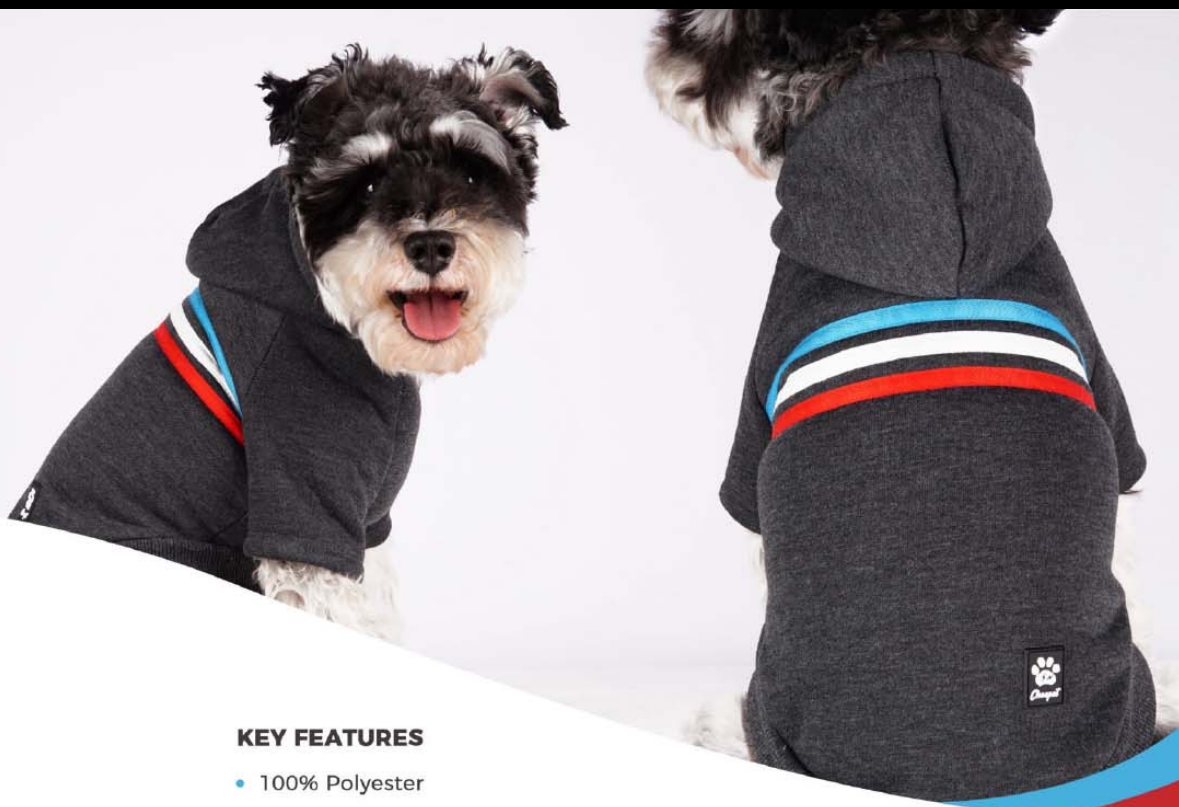

TRIPLE COLOR WEBBING HOODIE