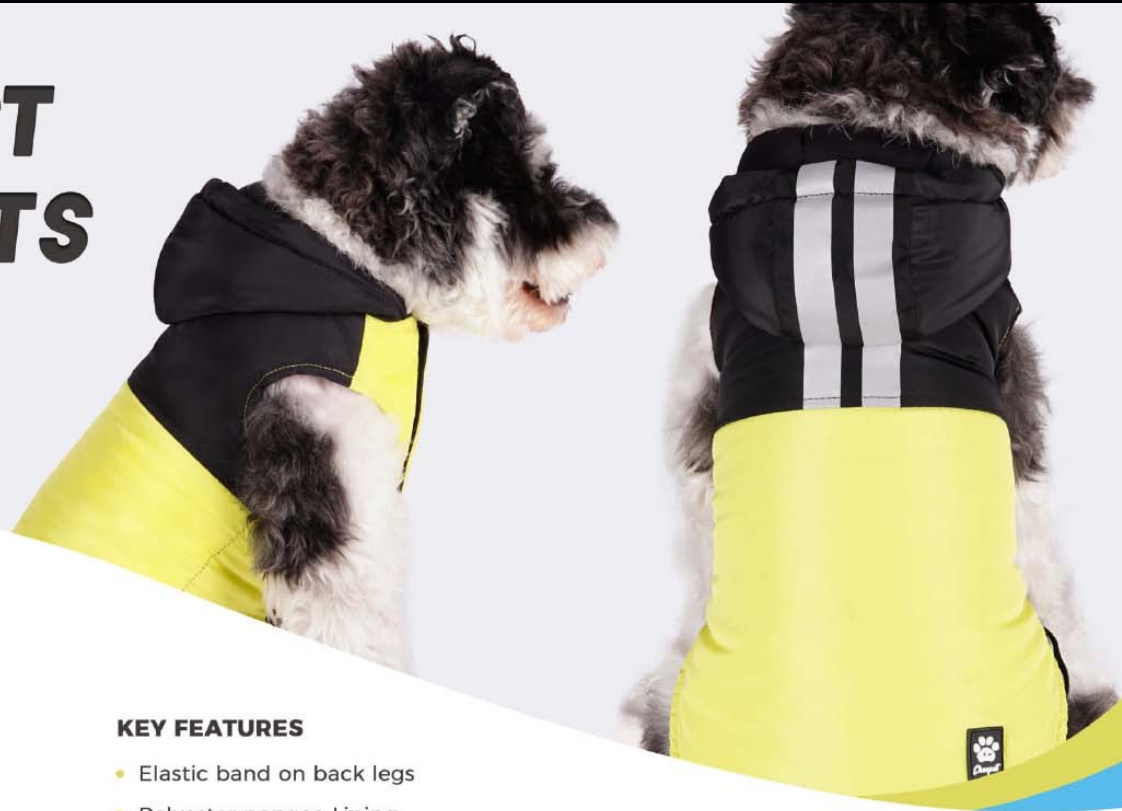

# CONTRAST COLOR VEST WITH REFLECTIVE PRINTS

Reflective

Windproof

Comfortable