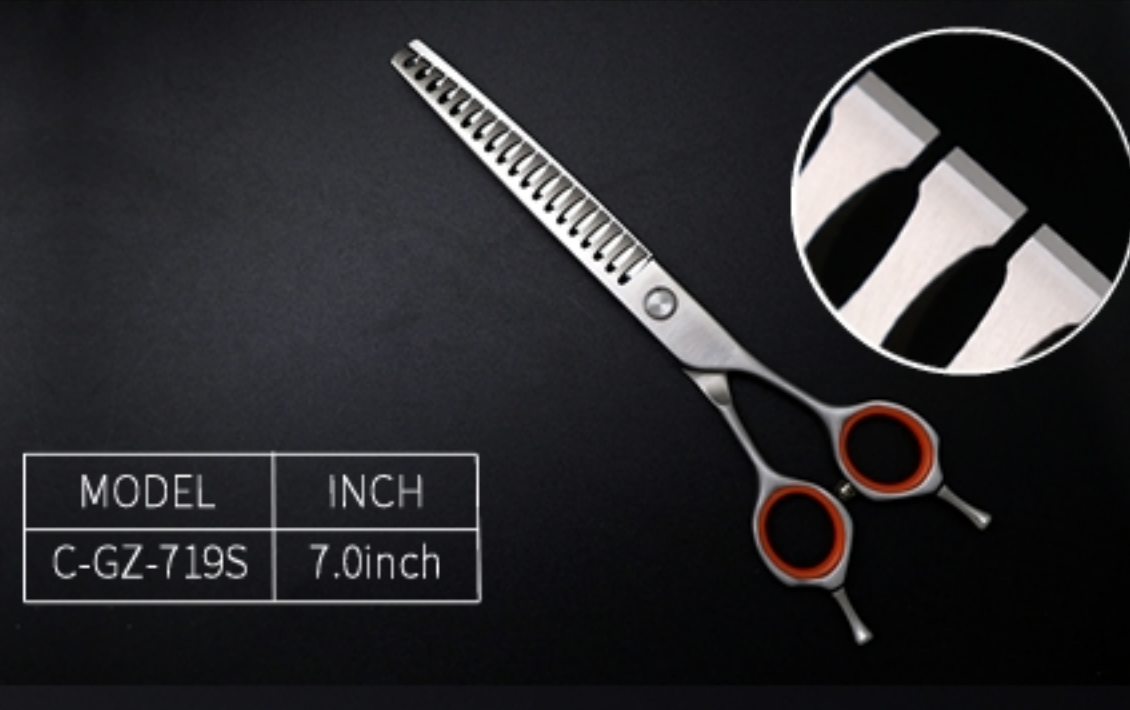

MODEL	INCH
C-GZ-719S	7.0inch