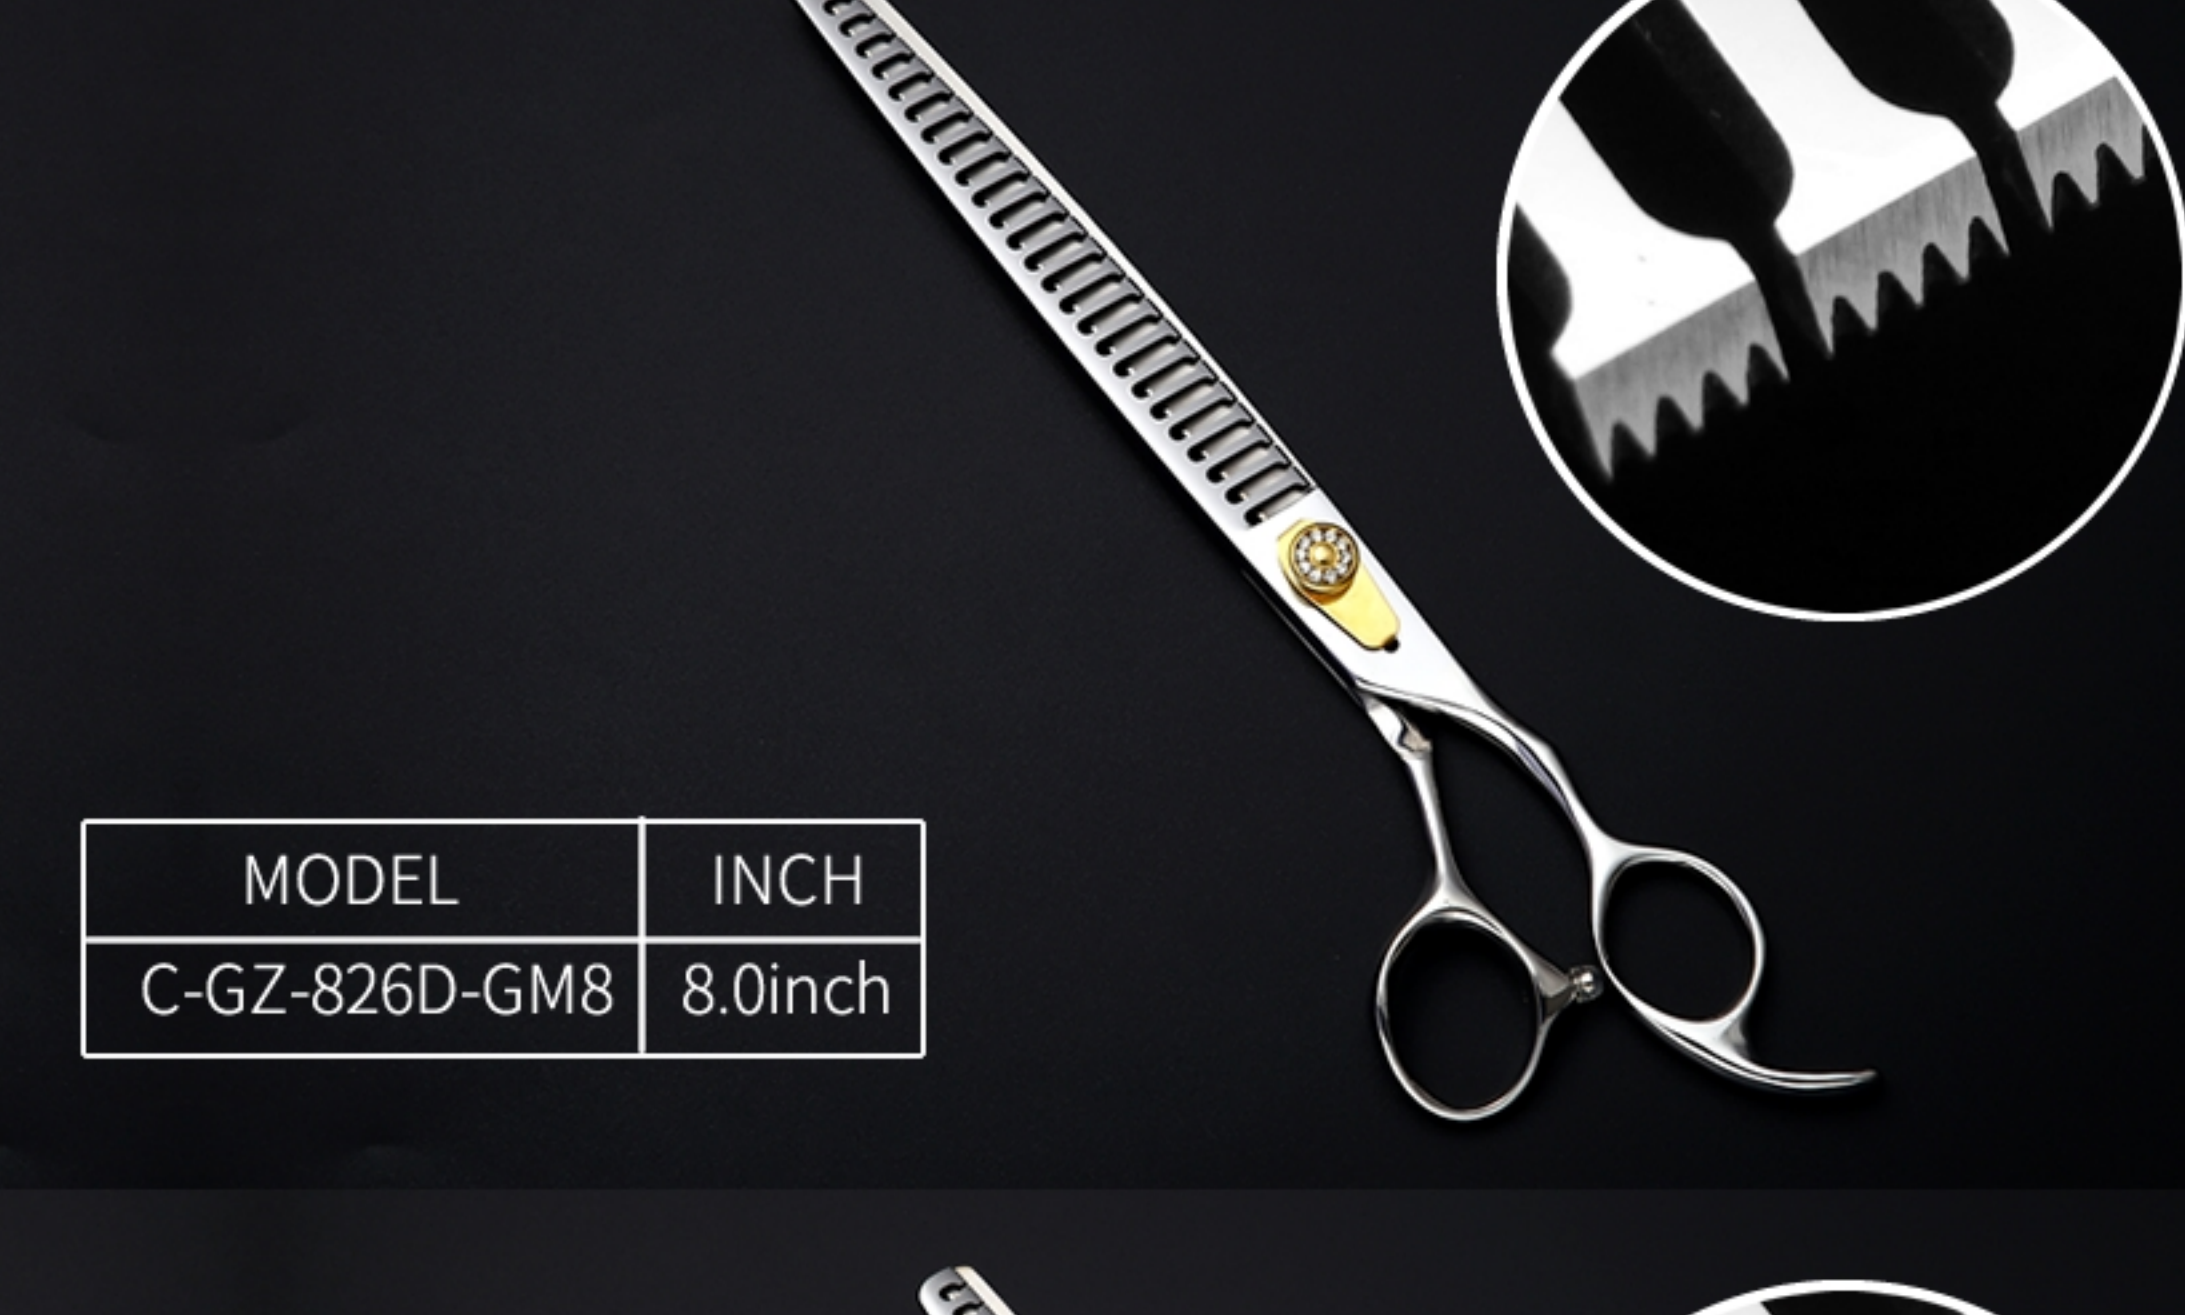

MODEL	INCH
L-WYZ-6548VS	6.5inch

鱼骨系列

MODEL	INCH
C-GZ-715D	7.0inch

MODEL	INCH
C-GZ-719S	7.0inch

MODEL	INCH
YC-GZ-716D	7.0inch

MODEL	INCH
C-GZ-718D	7.0inch

MODEL	INCH
YC-GZ-723D	7.0inch

MODEL	INCH
C-GZ-826D-GM8-2	8.0inch