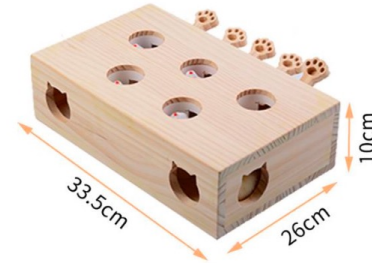

Pet tent

Model: G16

Material: medium fiber density board + cotton fabric + cool silk cotton,
universal for all seasons, private space, easy to clean,
wide range of uses, indoor, outdoor, delivery room,
small nest... Large space, small and convenient, wooden
board support more stable, high rebound pp cotton,
soft and thick without collapse, convenient disassembly
and washing, worry-free cleaning

SIZE	Product size	Ctn size	CBM	Weight	qty
s	50*50*55	46*62*10	0.029	3	1
L	65*65*65	78*60*10	0.047	4.81	1

Little mouse toy

- Material: New Zealand pine pet tent different materials mouse, smooth surface, easy to clean
New Zealand pine, natural material, smooth and odorless, different mice, stimulate cat nature, play