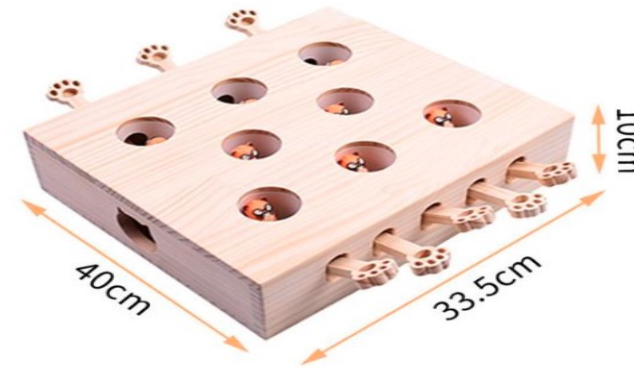

Model	size
Standard	21*28cm
Upgradation	33.5*26*10cm
Luxurious	33.5*40*10cm

玩偶鼠豪华款