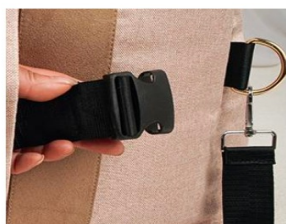

PET CAR

Model: C330 Material: composite linen PP cotton

Vehicle adopting, comfortable, anti-allergic, anti-static and antibacterial composite linen material, The interior is filled with high-resilience PP cotton, which does not collapse and is warmer Dual-purpose car nest, can live and travel.

Two ways to carry it, can be carried by hand or diagonally spanned. The mat is double-sided, The choice of suede has been added to double the warmth

Size	Product size	Weight	QTY	CTN SIZE	CBM
F	52*52*44CM	4KGS	1	64*50*15CM	0.048