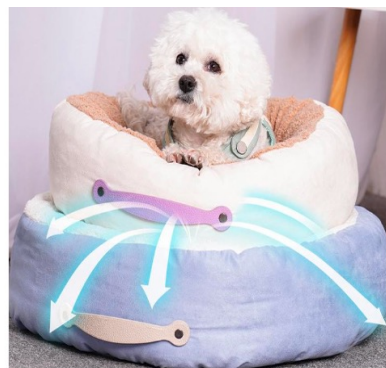

Size	Product size	weight	qty	Ctn size	cbm
F	50*42	1.5	16	85*80*60 cm	0.41

Spliced round bed nest

深灰色

米色

防滑颗粒

Model: Y09

Material: suede imitation leather fabric + PP doll cotton

Made of suede fabric Soft and smooth hair, light texture, good touch Interior with high resilience PP cotton More warm, increased handle design, fashion and beauty