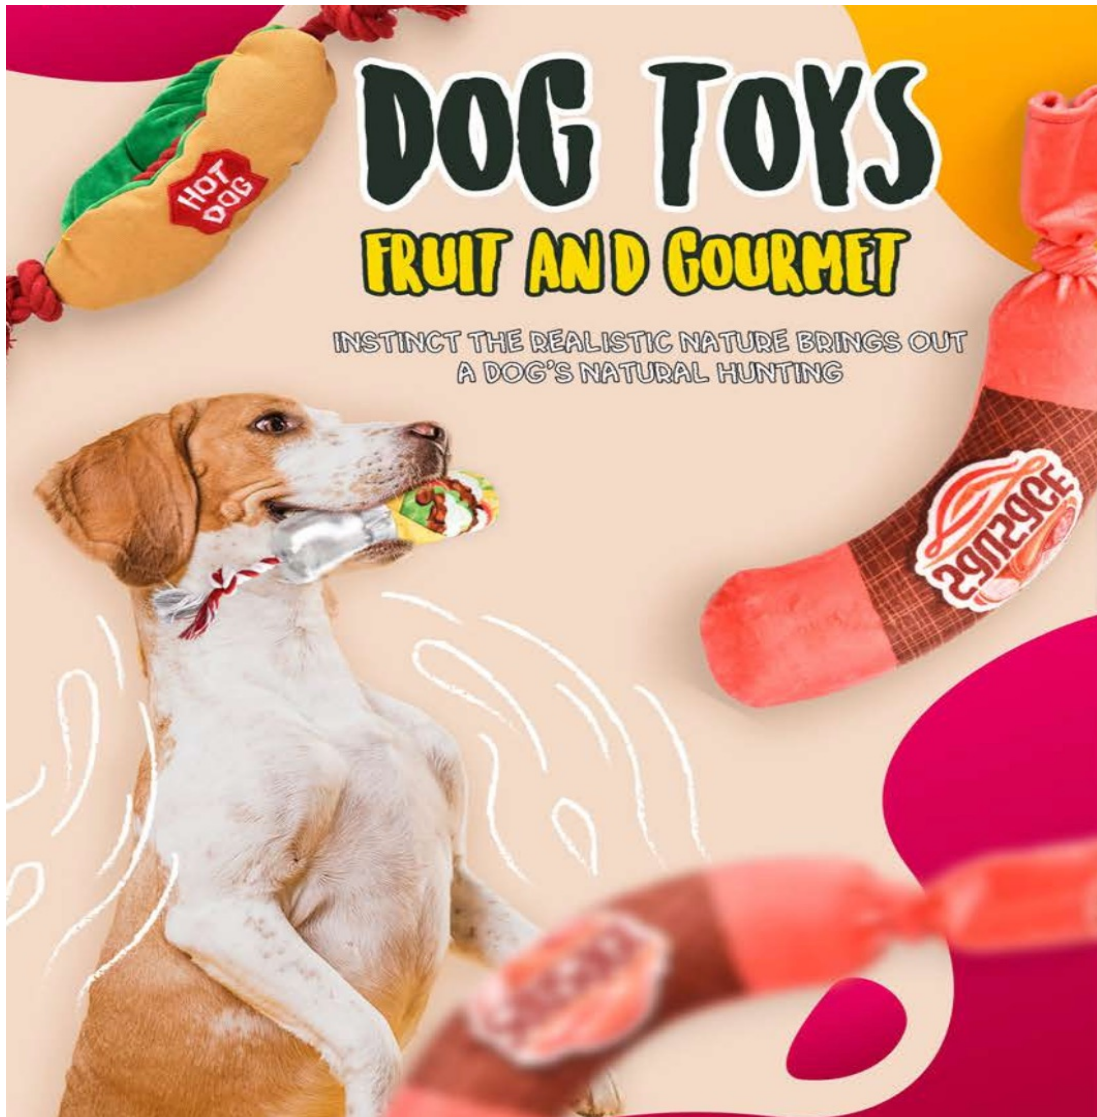

The pet Company