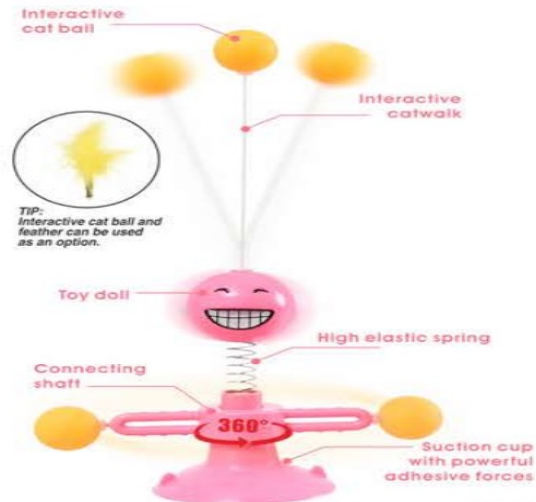

YT113936
16.6X28.6X7.2CM