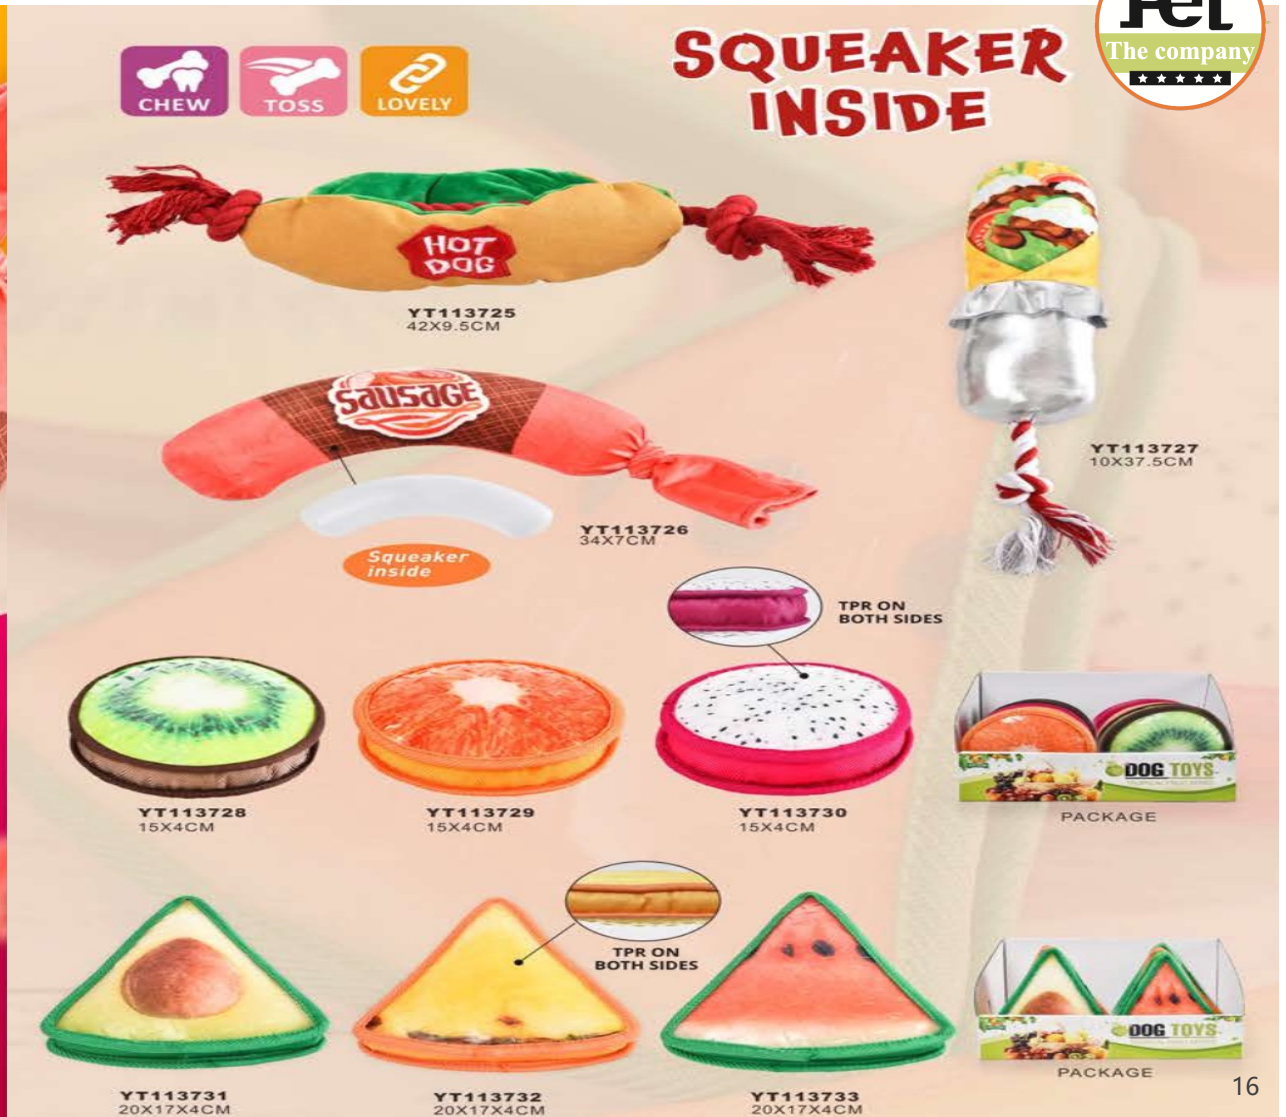

The pet Company