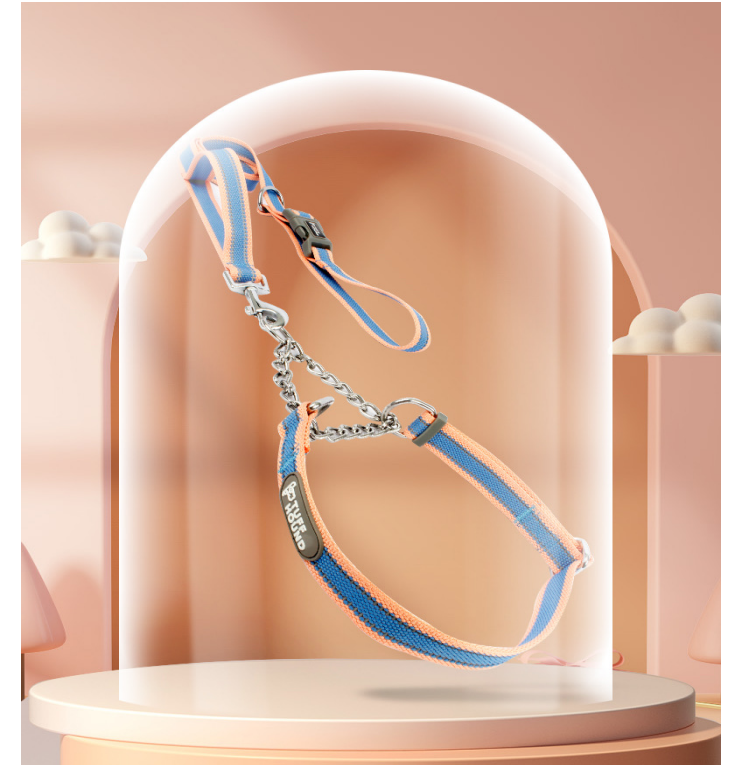

■ TC001 SET

■ Product Description

- Material: polyester webbing, zinc alloy
- Code number: XS(27~40cm), S(32~50cm), M(40~60cm) ,L(50~70cm)
- Color: 4
- Net weight of product: 0.07,0.08,0.1,0.15
- Packing number: 60-120 pieces / box