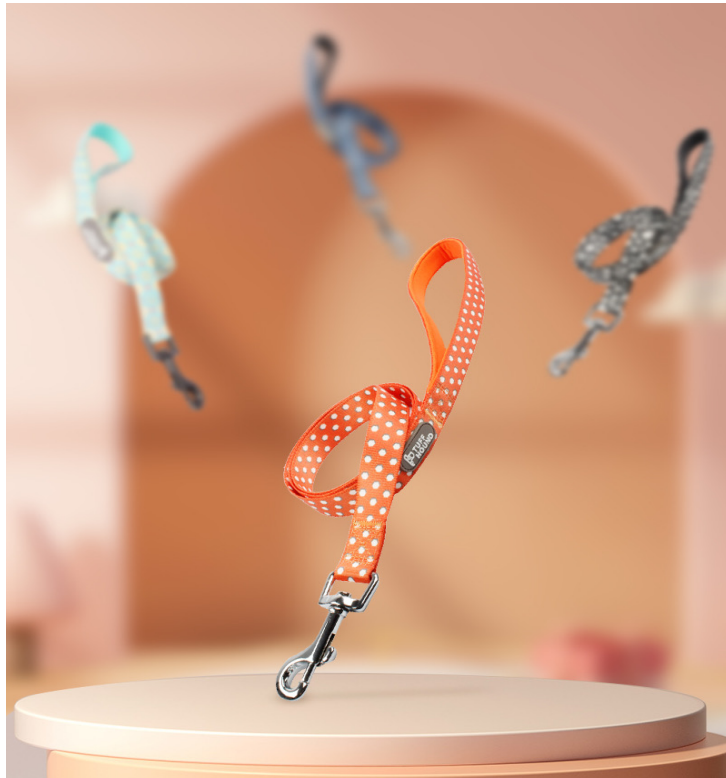

The pet Company

Special matching comfortable traction for adult dogs TL004

Th-003 exclusive matching traction fashion printing soft diving material, comfortable, no grip, zinc alloy hook and buckle, light, smooth and not stuck