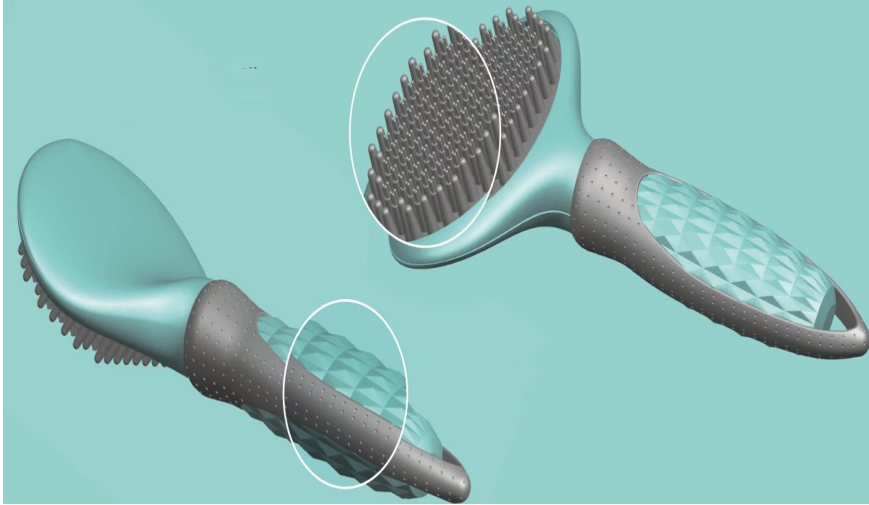

Material:
ABS+TPR+STAINLESS
TOOTH

Color: PINK,SKY BLUE ,
LIGHTING GREEN

尺寸
SIZE

item code :X9640

size :22cm*3cm*2.5cm

weight :73g

The pet Company

更多尺寸 更多选择
MORE SIZES MORE CHOICES

item code :X9420
size :17cm*11cm*5.5cm
weight :128 g

item code :X9440
size :17cm*11cm*5.3cm
weight :110g

Material: ABS+TPR+STAINLESS TOOTH

Color: PINK,SKY BLUE , LIGHTING GREEN

The pet Company

更多尺寸 更多选择
MORE SIZES MORE CHOICES

item code :XM001
size :20.5cm*10.5cm*3.9cm
weight :103g

item code :XM002
size :20.5cm*8cm*3.7cm
weight :90g

Material: ABS+TPR+STAINLESS TOOTH

Color: PINK,SKY BLUE , LIGHTING GREEN

The pet Company

关爱宠物 专注宠物用品加工