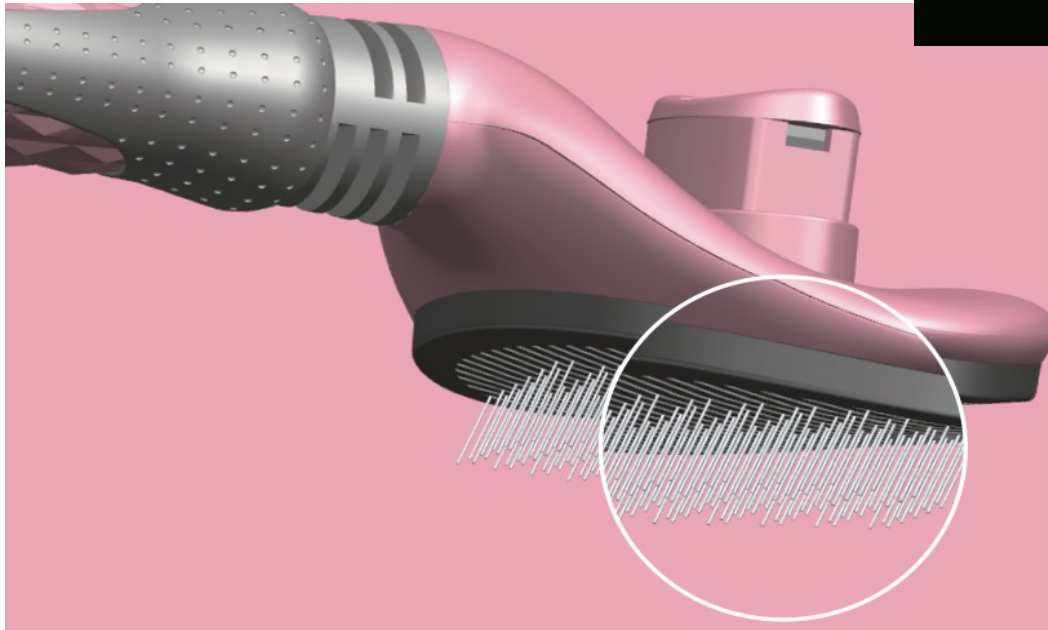

THE BLUE OF THE SKY

闪电绿

THE GREEN OF LIGHTNING

Item code:WT1001
SIZE:21.5*11*5CM
WEIGHT:137G

Item code:WT002
Size:19*8.5*5cm
WEIGHT:19*8.5*5CM

更多尺寸 更多选择

MORE SIZES MORE CHOICES

The pet Company