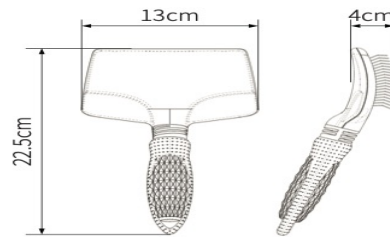

item code : TT001
size : 16cm*11cm*5.7cm
weight : 155g

更多尺寸 更多选择
MORE SIZES MORE CHOICES

item code : TT002
size : 16cm*7.5cm*5.7cm
weight : 126g

item code : TT003
size : 16cm*5.5cm*5.7cm
weight : 107g

Material: ABS+TPR+STAINLESS
TOOTH

更多尺寸 更多选择 MORE SIZES MORE CHOICES

item code :X9401
size :22.5cm*13cm*4cm
weight :130g

item code :X9401
size :21cm*10.8cm*3.8cm
weight :115g

item code :X9401
size :21cm*9cm*3.8cm
weight :103g

The pet Company

Material:
ABS+TPR+STAINLESS
TOOTH

Color: PINK,SKY BLUE ,
LIGHTING GREEN

尺寸
SIZE

item code :X9640

size :22cm*3cm*2.5cm

weight :73g

The pet Company

更多尺寸 更多选择
MORE SIZES MORE CHOICES

item code :X9420
size :17cm*11cm*5.5cm
weight :128 g

item code :X9440
size :17cm*11cm*5.3cm
weight :110g

Material: ABS+TPR+STAINLESS TOOTH

Color: PINK,SKY BLUE , LIGHTING GREEN

The pet Company

更多尺寸 更多选择
MORE SIZES MORE CHOICES