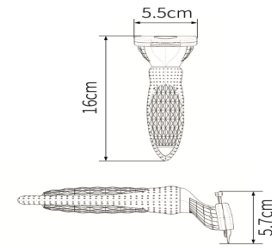

THE BLUE OF THE SKY

闪电绿

THE GREEN OF LIGHTNING

Item code:WT1001
SIZE:21.5*11*5CM
WEIGHT:137G

Item code:WT002
Size:19*8.5*5cm
WEIGHT:19*8.5*5CM

更多尺寸 更多选择

MORE SIZES MORE CHOICES

The pet Company

item code : TT001
size : 16cm*11cm*5.7cm
weight : 155g

更多尺寸 更多选择
MORE SIZES MORE CHOICES

item code : TT002
size : 16cm*7.5cm*5.7cm
weight : 126g

item code : TT003
size : 16cm*5.5cm*5.7cm
weight : 107g

Material: ABS+TPR+STAINLESS
TOOTH

更多尺寸 更多选择 MORE SIZES MORE CHOICES

item code :X9401
size :22.5cm*13cm*4cm
weight :130g

item code :X9401
size :21cm*10.8cm*3.8cm
weight :115g

item code :X9401
size :21cm*9cm*3.8cm
weight :103g

The pet Company