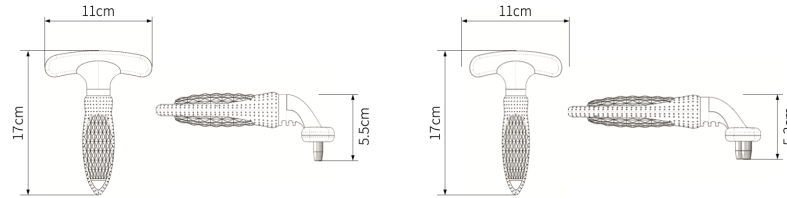

更多尺寸 更多选择 MORE SIZES MORE CHOICES

item code :X9401
size :22.5cm*13cm*4cm
weight :130g

item code :X9401
size :21cm*10.8cm*3.8cm
weight :115g

item code :X9401
size :21cm*9cm*3.8cm
weight :103g

The pet Company

Material:
ABS+TPR+STAINLESS
TOOTH

Color: PINK,SKY BLUE ,
LIGHTING GREEN

尺寸
SIZE

item code :X9640

size :22cm*3cm*2.5cm

weight :73g

The pet Company

更多尺寸 更多选择
MORE SIZES MORE CHOICES

item code :X9420
size :17cm*11cm*5.5cm
weight :128 g

item code :X9440
size :17cm*11cm*5.3cm
weight :110g

Material: ABS+TPR+STAINLESS TOOTH

Color: PINK,SKY BLUE , LIGHTING GREEN

The pet Company

更多尺寸 更多选择
MORE SIZES MORE CHOICES

item code :XM001
size :20.5cm*10.5cm*3.9cm
weight :103g

item code :XM002
size :20.5cm*8cm*3.7cm
weight :90g

Material: ABS+TPR+STAINLESS TOOTH

Color: PINK,SKY BLUE , LIGHTING GREEN

The pet Company

关爱宠物 专注宠物用品加工