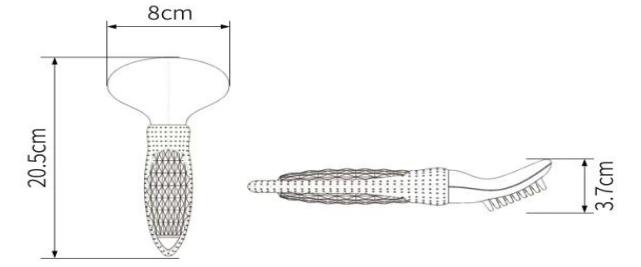

Material:
ABS+TPR+STAINLESS
TOOTH

Color: PINK,SKY BLUE ,
LIGHTING GREEN

尺寸
SIZE

item code :X9640

size :22cm*3cm*2.5cm

weight :73g

The pet Company

更多尺寸 更多选择
MORE SIZES MORE CHOICES

item code :X9420
size :17cm*11cm*5.5cm
weight :128 g

item code :X9440
size :17cm*11cm*5.3cm
weight :110g

Material: ABS+TPR+STAINLESS TOOTH

Color: PINK,SKY BLUE , LIGHTING GREEN

The pet Company

更多尺寸 更多选择
MORE SIZES MORE CHOICES

item code :XM001
size :20.5cm*10.5cm*3.9cm
weight :103g

item code :XM002
size :20.5cm*8cm*3.7cm
weight :90g

Material: ABS+TPR+STAINLESS TOOTH

Color: PINK,SKY BLUE , LIGHTING GREEN

The pet Company

关爱宠物 专注宠物用品加工

Number: 9402XR
Size: 18.5cm x 10.7cm Weight: 108g

Number: 9403XR
Size: 17.5cm x 7.8cm Weight: 91g

Number: 9401X
Size: 20cm x 11.8cm Weight: 144g

Number: 9402X
Size: 18.5cm x 10.7cm Weight: 106g

Number: 9403X
Size: 17.5cm x 7.8cm Weight: 89g