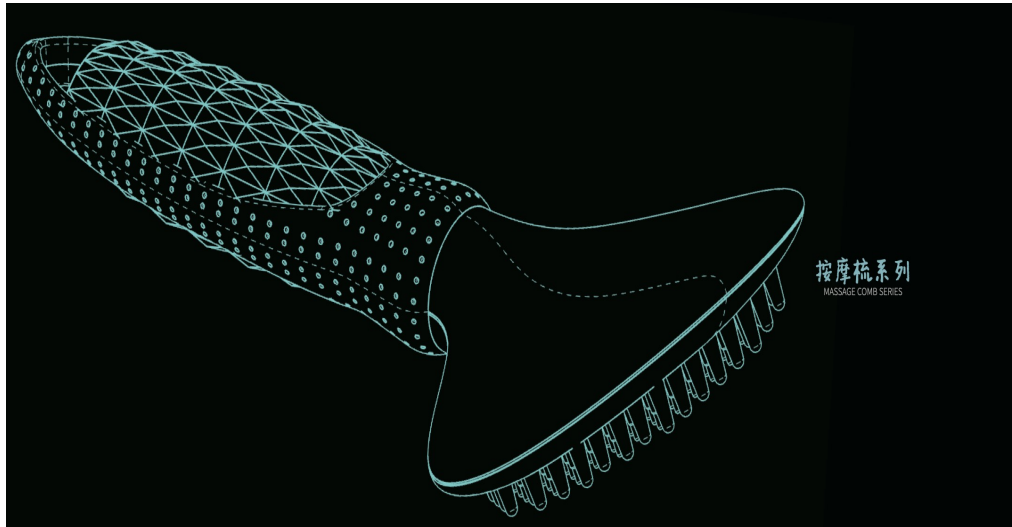

The pet Company

更多尺寸 更多选择
MORE SIZES MORE CHOICES

item code :XM001
size :20.5cm*10.5cm*3.9cm
weight :103g

item code :XM002
size :20.5cm*8cm*3.7cm
weight :90g

Material: ABS+TPR+STAINLESS TOOTH

Color: PINK,SKY BLUE , LIGHTING GREEN