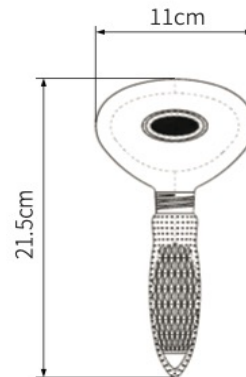

THE BLUE OF THE SKY

闪电绿

THE GREEN OF LIGHTNING

Item code:WT1001
SIZE:21.5*11*5CM
WEIGHT:137G

Item code:WT002
Size:19*8.5*5cm
WEIGHT:19*8.5*5CM

更多尺寸 更多选择

MORE SIZES MORE CHOICES

The pet Company

item code : TT001
size : 16cm*11cm*5.7cm
weight : 155g

更多尺寸 更多选择
MORE SIZES MORE CHOICES

item code : TT002
size : 16cm*7.5cm*5.7cm
weight : 126g

item code : TT003
size : 16cm*5.5cm*5.7cm
weight : 107g

Material: ABS+TPR+STAINLESS
TOOTH

更多尺寸 更多选择 MORE SIZES MORE CHOICES

item code :X9401
size :22.5cm*13cm*4cm
weight :130g

item code :X9401
size :21cm*10.8cm*3.8cm
weight :115g

item code :X9401
size :21cm*9cm*3.8cm
weight :103g

The pet Company

Number: 9402XR
Size: 18.5cm x 10.7cm Weight: 108g

Number: 9403XR
Size: 17.5cm x 7.8cm Weight: 91g

Number: 9401X
Size: 20cm x 11.8cm Weight: 144g

Number: 9402X
Size: 18.5cm x 10.7cm Weight: 106g

Number: 9403X
Size: 17.5cm x 7.8cm Weight: 89g