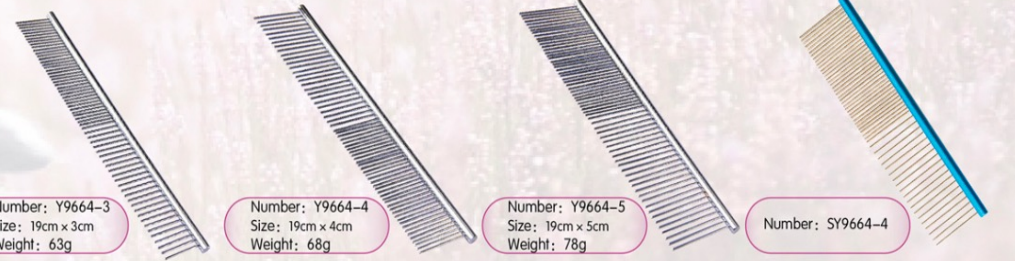

Number: DL9901
Size: 16.5cm x 6.5cm Weight: 70g

Number: 9901D
Size: 15cm x 5.5cm Weight: 51g

关爱宠物 专注宠物用品加工

PET SUPPLIES

Care for pets focus on pet supplies processing

Number: Y9664-3
Size: 19cm x 3cm Weight: 63g

Number: Y9664-4
Size: 19cm x 4cm Weight: 68g

Number: Y9664-5
Size: 19cm x 5cm Weight: 78g

Number: SY9664-4

Number: 9664-1

Number: 9664-2

Number: 9664-3

Number: 9664-4

Number: 9664-5