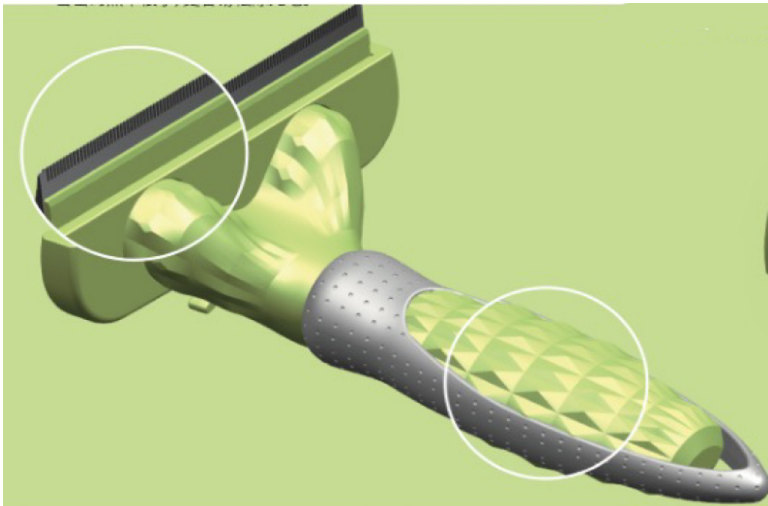

THE BLUE OF THE SKY

闪电绿

THE GREEN OF LIGHTNING

Item code:WT1001
SIZE:21.5*11*5CM
WEIGHT:137G

Item code:WT002
Size:19*8.5*5cm
WEIGHT:19*8.5*5CM

更多尺寸 更多选择

MORE SIZES MORE CHOICES

The pet Company