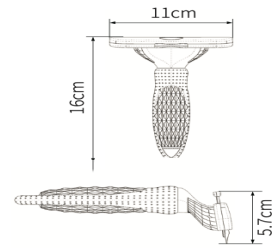

THE BLUE OF THE SKY

闪电绿

THE GREEN OF LIGHTNING

Item code:WT1001
SIZE:21.5*11*5CM
WEIGHT:137G

Item code:WT002
Size:19*8.5*5cm
WEIGHT:19*8.5*5CM

更多尺寸 更多选择

MORE SIZES MORE CHOICES

The pet Company

item code : TT001
size : 16cm*11cm*5.7cm
weight : 155g

更多尺寸 更多选择
MORE SIZES MORE CHOICES

item code : TT002
size : 16cm*7.5cm*5.7cm
weight : 126g

item code : TT003
size : 16cm*5.5cm*5.7cm
weight : 107g

Material: ABS+TPR+STAINLESS
TOOTH