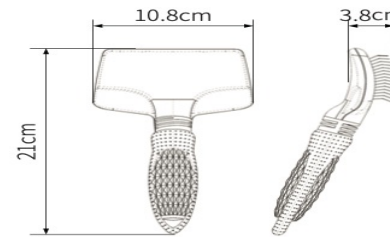

item code : TT001
size : 16cm*11cm*5.7cm
weight : 155g

更多尺寸 更多选择
MORE SIZES MORE CHOICES

item code : TT002
size : 16cm*7.5cm*5.7cm
weight : 126g

item code : TT003
size : 16cm*5.5cm*5.7cm
weight : 107g

Material: ABS+TPR+STAINLESS
TOOTH

更多尺寸 更多选择 MORE SIZES MORE CHOICES

item code :X9401
size :22.5cm*13cm*4cm
weight :130g

item code :X9401
size :21cm*10.8cm*3.8cm
weight :115g

item code :X9401
size :21cm*9cm*3.8cm
weight :103g

The pet Company

Material:
ABS+TPR+STAINLESS
TOOTH

Color: PINK,SKY BLUE ,
LIGHTING GREEN

尺寸
SIZE

item code :X9640

size :22cm*3cm*2.5cm

weight :73g

The pet Company

更多尺寸 更多选择
MORE SIZES MORE CHOICES

item code :X9420
size :17cm*11cm*5.5cm
weight :128 g

item code :X9440
size :17cm*11cm*5.3cm
weight :110g

Material: ABS+TPR+STAINLESS TOOTH

Color: PINK,SKY BLUE , LIGHTING GREEN

The pet Company

更多尺寸 更多选择
MORE SIZES MORE CHOICES