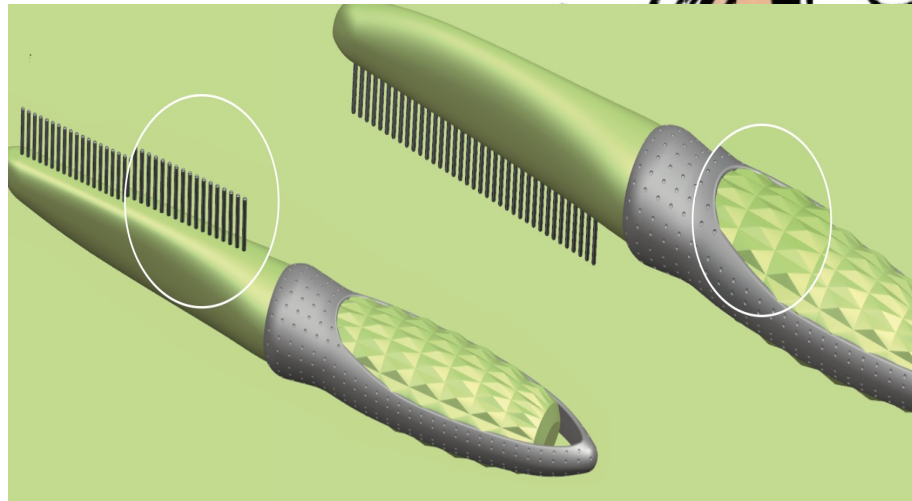

Material:
ABS+TPR+STAINLESS
TOOTH

Color: PINK,SKY BLUE ,
LIGHTING GREEN

尺寸
SIZE

item code :X9640

size :22cm*3cm*2.5cm

weight :73g

The pet Company

更多尺寸 更多选择
MORE SIZES MORE CHOICES

item code :X9420
size :17cm*11cm*5.5cm
weight :128 g

item code :X9440
size :17cm*11cm*5.3cm
weight :110g

Material: ABS+TPR+STAINLESS TOOTH

Color: PINK,SKY BLUE , LIGHTING GREEN

The pet Company

更多尺寸 更多选择
MORE SIZES MORE CHOICES