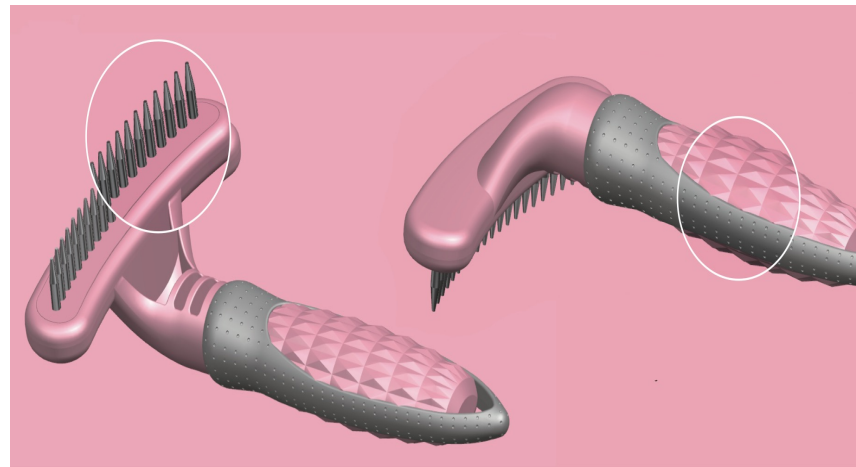

Material:
ABS+TPR+STAINLESS
TOOTH

Color: PINK,SKY BLUE ,
LIGHTING GREEN

尺寸
SIZE

item code :X9640

size :22cm*3cm*2.5cm

weight :73g

The pet Company

更多尺寸 更多选择
MORE SIZES MORE CHOICES

item code :X9420
size :17cm*11cm*5.5cm
weight :128 g

item code :X9440
size :17cm*11cm*5.3cm
weight :110g

Material: ABS+TPR+STAINLESS TOOTH

Color: PINK,SKY BLUE , LIGHTING GREEN

The pet Company

更多尺寸 更多选择
MORE SIZES MORE CHOICES