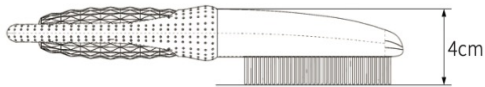

更多尺寸 更多选择 MORE SIZES MORE CHOICES

item code :X9401
size :22.5cm*13cm*4cm
weight :130g

item code :X9401
size :21cm*10.8cm*3.8cm
weight :115g

item code :X9401
size :21cm*9cm*3.8cm
weight :103g

The pet Company

Material:
ABS+TPR+STAINLESS
TOOTH

Color: PINK,SKY BLUE ,
LIGHTING GREEN

尺寸
SIZE

item code :X9640

size :22cm*3cm*2.5cm

weight :73g

The pet Company

更多尺寸 更多选择
MORE SIZES MORE CHOICES

item code :X9420
size :17cm*11cm*5.5cm
weight :128 g

item code :X9440
size :17cm*11cm*5.3cm
weight :110g

Material: ABS+TPR+STAINLESS TOOTH

Color: PINK,SKY BLUE , LIGHTING GREEN

The pet Company

更多尺寸 更多选择
MORE SIZES MORE CHOICES