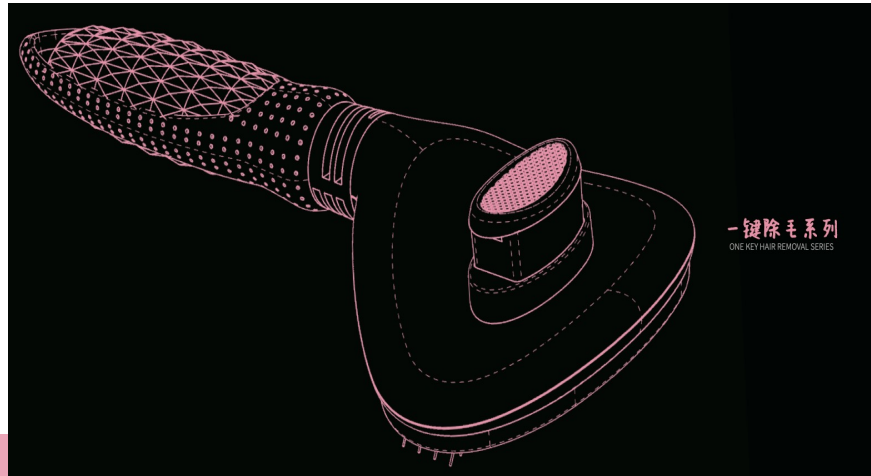

THE BLUE OF THE SKY

闪电绿

THE GREEN OF LIGHTNING

Item code:WT1001
SIZE:21.5*11*5CM
WEIGHT:137G

Item code:WT002
Size:19*8.5*5cm
WEIGHT:19*8.5*5CM

更多尺寸 更多选择

MORE SIZES MORE CHOICES

The pet Company