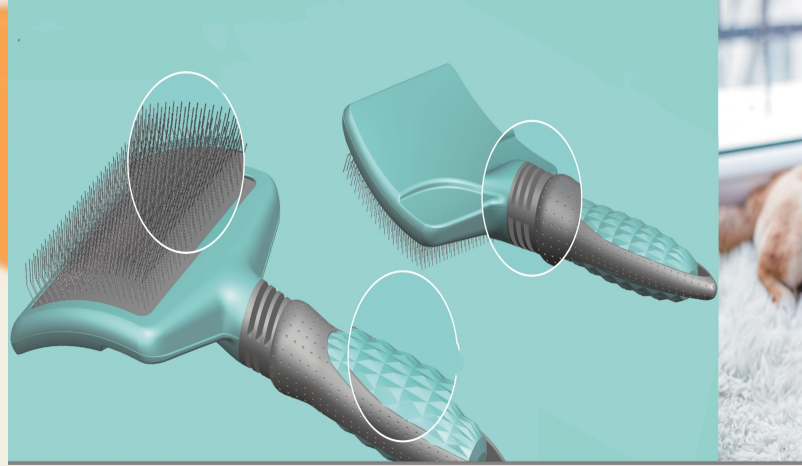

Color: PINK, SKY BLUE , LIGHTING
GREEN

The pet Company

樱花粉
THE PINK OF CHERRY BLOSSOM

天空蓝
THE BLUE OF THE SKY

闪电绿
THE GREEN OF LIGHTNING

Material:
ABS+TPR+STAINLESS TOOTH

Color: PINK,SKY BLUE ,
LIGHTING GREEN