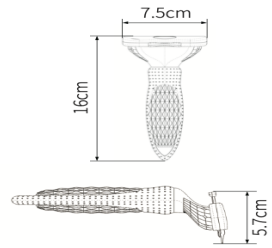

THE BLUE OF THE SKY

闪电绿

THE GREEN OF LIGHTNING

Item code:WT1001
SIZE:21.5*11*5CM
WEIGHT:137G

Item code:WT002
Size:19*8.5*5cm
WEIGHT:19*8.5*5CM

更多尺寸 更多选择

MORE SIZES MORE CHOICES

The pet Company

item code : TT001
size : 16cm*11cm*5.7cm
weight : 155g

更多尺寸 更多选择
MORE SIZES MORE CHOICES

item code : TT002
size : 16cm*7.5cm*5.7cm
weight : 126g

item code : TT003
size : 16cm*5.5cm*5.7cm
weight : 107g

Material: ABS+TPR+STAINLESS
TOOTH

更多尺寸 更多选择 MORE SIZES MORE CHOICES

item code :X9401
size :22.5cm*13cm*4cm
weight :130g

item code :X9401
size :21cm*10.8cm*3.8cm
weight :115g

item code :X9401
size :21cm*9cm*3.8cm
weight :103g

The pet Company