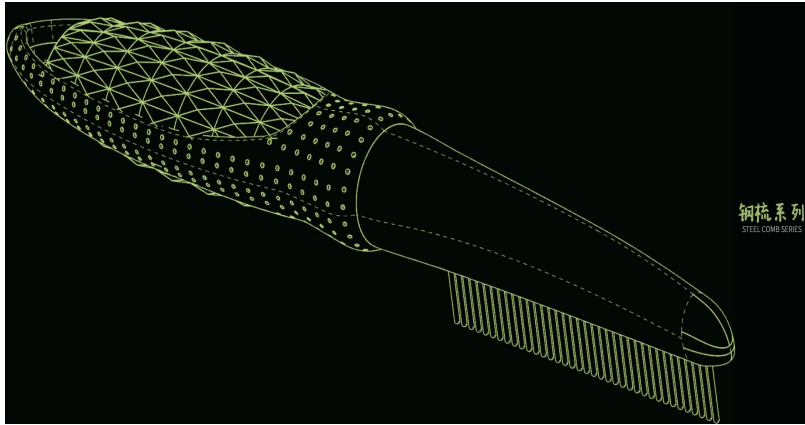

更多尺寸 更多选择 MORE SIZES MORE CHOICES

item code :X9401
size :22.5cm*13cm*4cm
weight :130g

item code :X9401
size :21cm*10.8cm*3.8cm
weight :115g

item code :X9401
size :21cm*9cm*3.8cm
weight :103g

The pet Company

Material:
ABS+TPR+STAINLESS
TOOTH

Color: PINK,SKY BLUE ,
LIGHTING GREEN

尺寸
SIZE

item code :X9640

size :22cm*3cm*2.5cm

weight :73g

The pet Company

更多尺寸 更多选择
MORE SIZES MORE CHOICES