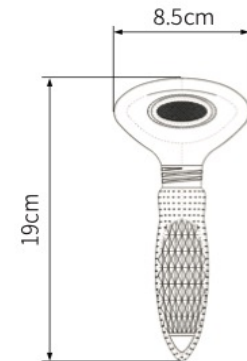

THE BLUE OF THE SKY

闪电绿

THE GREEN OF LIGHTNING

Item code:WT1001
SIZE:21.5*11*5CM
WEIGHT:137G

Item code:WT002
Size:19*8.5*5cm
WEIGHT:19*8.5*5CM

更多尺寸 更多选择

MORE SIZES MORE CHOICES

The pet Company

item code : TT001
size : 16cm*11cm*5.7cm
weight : 155g

更多尺寸 更多选择
MORE SIZES MORE CHOICES

item code : TT002
size : 16cm*7.5cm*5.7cm
weight : 126g

item code : TT003
size : 16cm*5.5cm*5.7cm
weight : 107g

Material: ABS+TPR+STAINLESS
TOOTH

更多尺寸 更多选择 MORE SIZES MORE CHOICES

item code :X9401
size :22.5cm*13cm*4cm
weight :130g

item code :X9401
size :21cm*10.8cm*3.8cm
weight :115g

item code :X9401
size :21cm*9cm*3.8cm
weight :103g

The pet Company

Number: 9402XR
Size: 18.5cm x 10.7cm Weight: 108g

Number: 9403XR
Size: 17.5cm x 7.8cm Weight: 91g

Number: 9401X
Size: 20cm x 11.8cm Weight: 144g

Number: 9402X
Size: 18.5cm x 10.7cm Weight: 106g

Number: 9403X
Size: 17.5cm x 7.8cm Weight: 89g