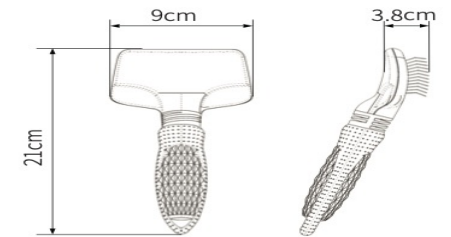

item code : TT001
size : 16cm*11cm*5.7cm
weight : 155g

更多尺寸 更多选择
MORE SIZES MORE CHOICES

item code : TT002
size : 16cm*7.5cm*5.7cm
weight : 126g

item code : TT003
size : 16cm*5.5cm*5.7cm
weight : 107g

Material: ABS+TPR+STAINLESS
TOOTH

更多尺寸 更多选择 MORE SIZES MORE CHOICES

item code :X9401
size :22.5cm*13cm*4cm
weight :130g

item code :X9401
size :21cm*10.8cm*3.8cm
weight :115g

item code :X9401
size :21cm*9cm*3.8cm
weight :103g

The pet Company

Material:
ABS+TPR+STAINLESS
TOOTH

Color: PINK,SKY BLUE ,
LIGHTING GREEN

尺寸
SIZE

item code :X9640

size :22cm*3cm*2.5cm

weight :73g

The pet Company

更多尺寸 更多选择
MORE SIZES MORE CHOICES

item code :X9420
size :17cm*11cm*5.5cm
weight :128 g

item code :X9440
size :17cm*11cm*5.3cm
weight :110g

Material: ABS+TPR+STAINLESS TOOTH

Color: PINK,SKY BLUE , LIGHTING GREEN

The pet Company

更多尺寸 更多选择
MORE SIZES MORE CHOICES