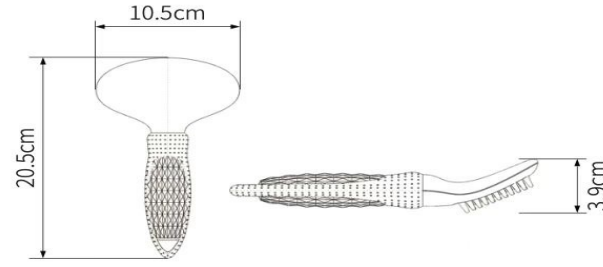

更多尺寸 更多选择 MORE SIZES MORE CHOICES

item code :X9401
size :22.5cm*13cm*4cm
weight :130g

item code :X9401
size :21cm*10.8cm*3.8cm
weight :115g

item code :X9401
size :21cm*9cm*3.8cm
weight :103g

The pet Company

Material:
ABS+TPR+STAINLESS
TOOTH

Color: PINK,SKY BLUE ,
LIGHTING GREEN

尺寸
SIZE

item code :X9640

size :22cm*3cm*2.5cm

weight :73g

The pet Company

更多尺寸 更多选择
MORE SIZES MORE CHOICES

item code :X9420
size :17cm*11cm*5.5cm
weight :128 g

item code :X9440
size :17cm*11cm*5.3cm
weight :110g

Material: ABS+TPR+STAINLESS TOOTH

Color: PINK,SKY BLUE , LIGHTING GREEN

The pet Company

更多尺寸 更多选择
MORE SIZES MORE CHOICES

item code :XM001
size :20.5cm*10.5cm*3.9cm
weight :103g

item code :XM002
size :20.5cm*8cm*3.7cm
weight :90g

Material: ABS+TPR+STAINLESS TOOTH

Color: PINK,SKY BLUE , LIGHTING GREEN

The pet Company

关爱宠物 专注宠物用品加工