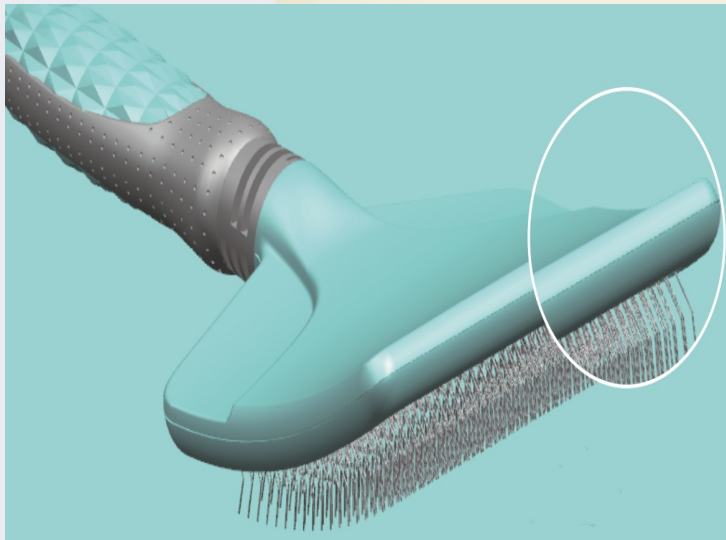

Color: PINK, SKY BLUE , LIGHTING
GREEN

The pet Company

樱花粉
THE PINK OF CHERRY BLOSSOM

天空蓝
THE BLUE OF THE SKY

闪电绿
THE GREEN OF LIGHTNING

Material:
ABS+TPR+STAINLESS TOOTH

Color: PINK,SKY BLUE ,
LIGHTING GREEN