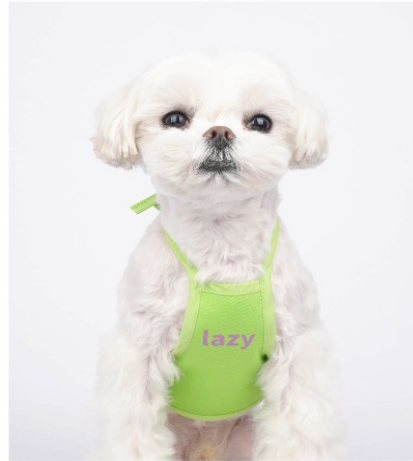

颜色: ● ● ●

款号: 03A118317

The pet Company

picnic

lazy

smart

cute

product information