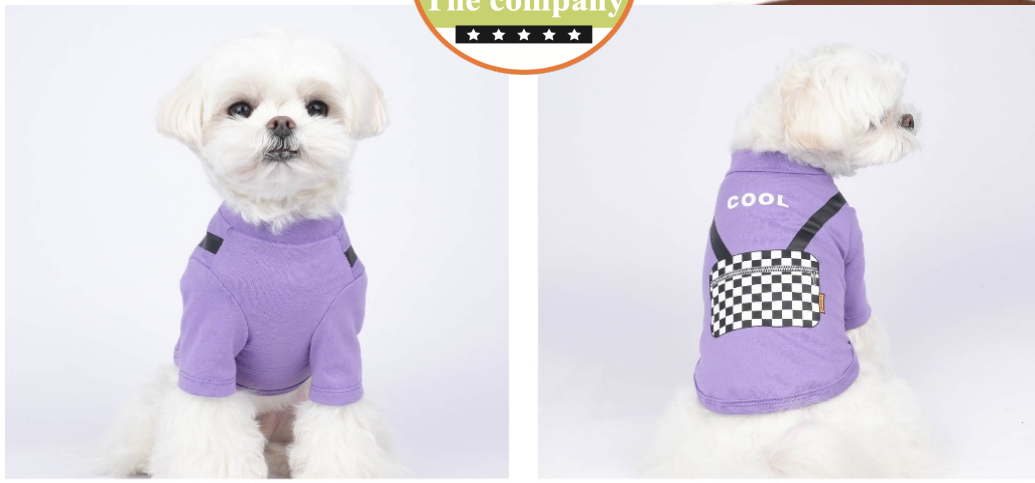

The pet Company

product information

尺码: S/M/L/XL/XXL

颜色:

款号: 53A101678