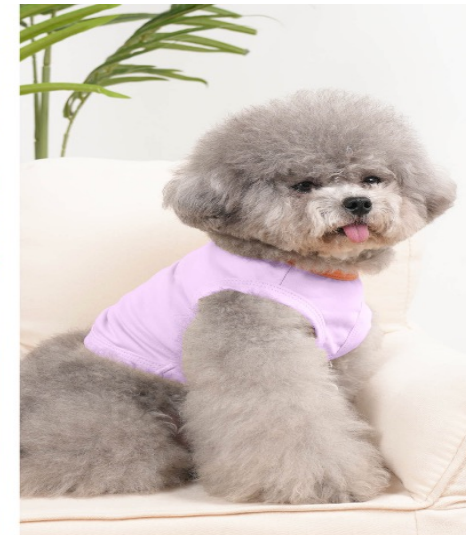

款号: 03A103316

The pet Company

product information

尺码: S/M/L/XL/XXL

颜色: ● ● ●

款号: 03A103093

Carrot Lover

Shopping Rabbit