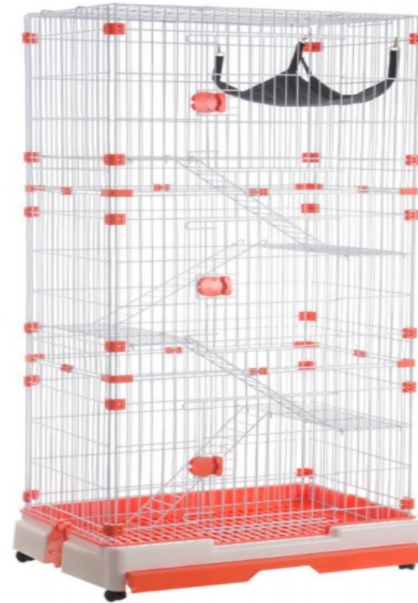

The pet Company

Perfect combination of PP+iron wire
Easy to install, free your hands

With a toilet
Drawers on the bottom , easy for cleaning

ITEM NO BP240
DESCRIPTION CAT CAGE (TWO LAYERS)
SIZE 73*53*110.5cm
MATERIAL PP/steel wire

ITEM NO BP241
DESCRIPTION CAT CAGE (THREE LAYERS)
SIZE 73*53*161cm
MATERIAL PP/steel wire

Sweet day

Sweet day