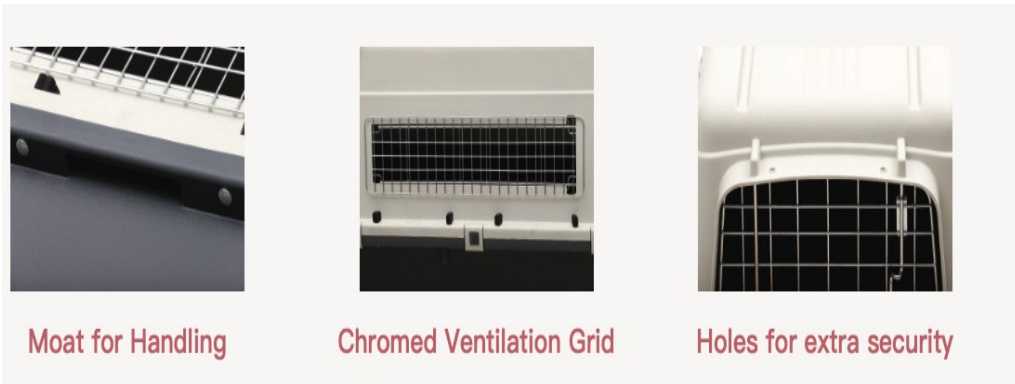

Moat for Handling

Chromed Ventilation Grid

Holes for extra security

HC013C-L70 (wheel optional)

675mm x 510mm x 470mm

Logistics 20'GP: 50 units per pallet, 800 units
Logistics 40'HC: 56 units per pallet, 1904 units

HC013D-L80 with wheel

801mm x 562mm x 590mm

Logistics 20'GP: 20 units per pallet, 540 units
Logistics 40'HC: 23 units per pallet, 1196 units