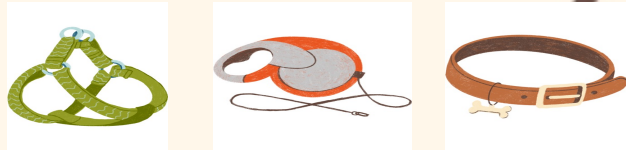

PRODUCT INTRODUCTION