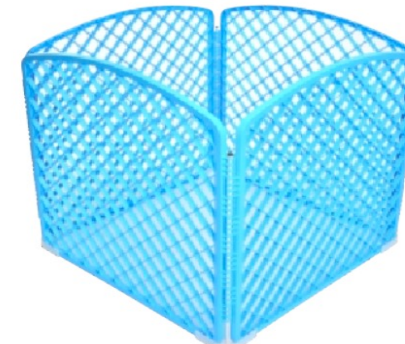

The pet Company

ITEM NO BP161-1
DESCRIPTION 4PCS complete piece
SIZE 96*75cm
MATERIAL PP

ITEM No: BP161-2
DESCRIPTION 4pcs fence with door
SIZE:96*75cm
MATERIAL :PP

ITEM NO BP161
DESCRIPTION 4PCS FENCE
SIZE 96*96*75cm
MATERIAL PP