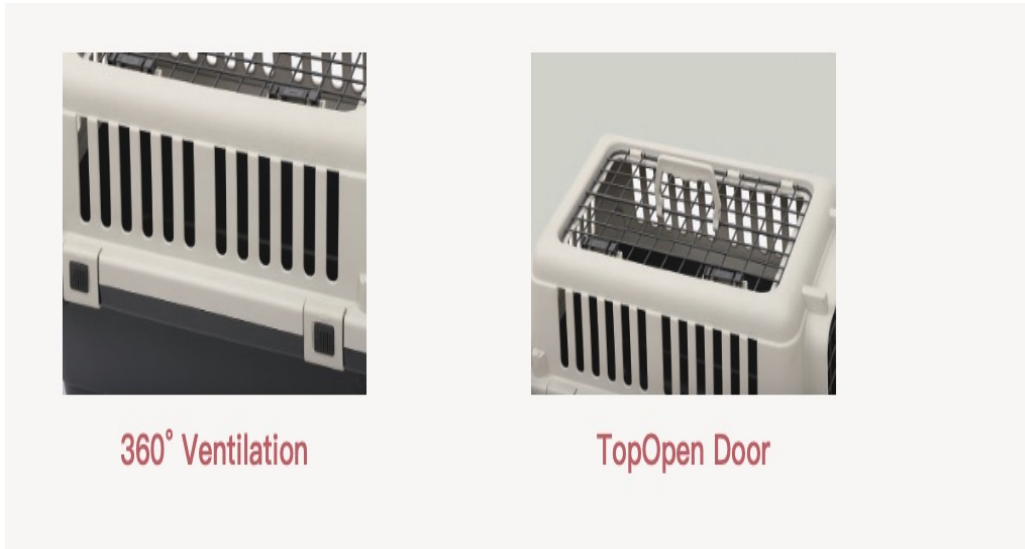

360° Ventilation

TopOpen Door