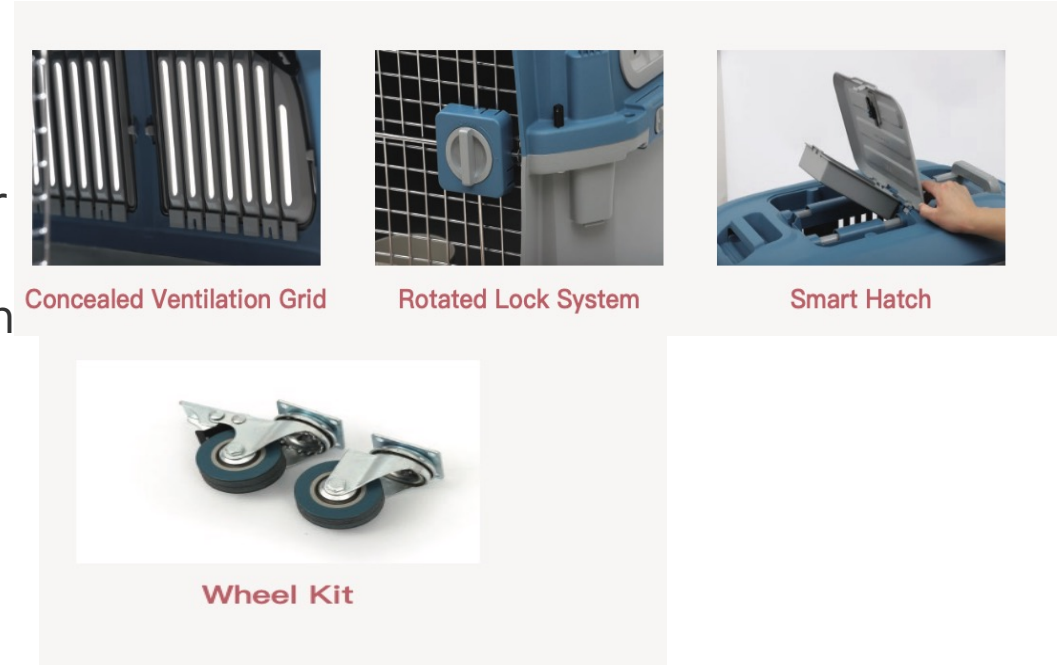

Heavy duty chrome doors feature rotated lock mechanism for trouble free access. Combined plastic and weld mesh window grill features good looks.

Top compartment for accessories storage and can comfort your pet when fully open. Pull out handle and sturdy wheels for easy transportation.