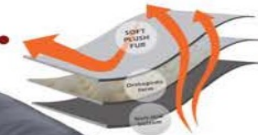

YF113076
S:45X40XH16CM
M:57X52XH18CM
L:70X65XH18CM

Soft Pet Bed
MEMORY FOAM

BODY SUPPORT

YF113077
XS:61X45CM
S:71X50CM
M:91X60CM

YF113078
S:48X41XH16CM
M:62X53XH24CM
L:86X65XH28CM

Egg Crate Foam

ORTHOPEDIC SUPPORT
promotes proper spinal alignment
comfortable-warm-soft