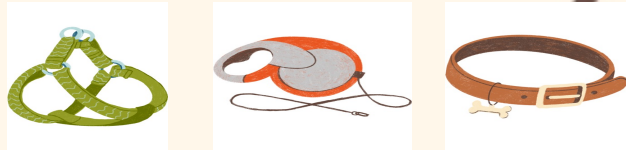

PRODUCT INTRODUCTION

Harness & collar & leashes

Comb & Bowls & Drinkers

Bed & Cage & pet supplies

The pet Company

LUXURIOUS Warm Faux Fur Pet Bed

- **SOFT LUXURY PET BED MAT:** Unlike other pet beds, the faux fur bed is equipped with a comfortable sheepskin fur carpet, giving your pet a luxurious feeling. It's super soft and soothing to while providing exceptional comfort.
- **EFFECTIVE NON-SLIP DESIGN:** Dense anti-skid plastic dots, strong anti-skid.
- **THE PERFECT FIT:** Classic style of plush rug gives superior comfort against your pets skin and enhance the home decor.